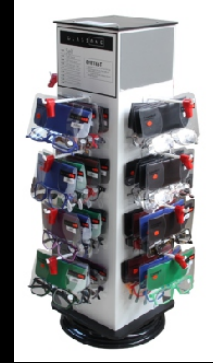

5090

READING GLAS TUTORIAL

There are 19 models available that are mounted on a card containing a pouch.

They can be hanged on displays that we have on stock or on your own slat wall.

They come in box of 12 of 1 diopter. Color mix of 4. Also by color available.